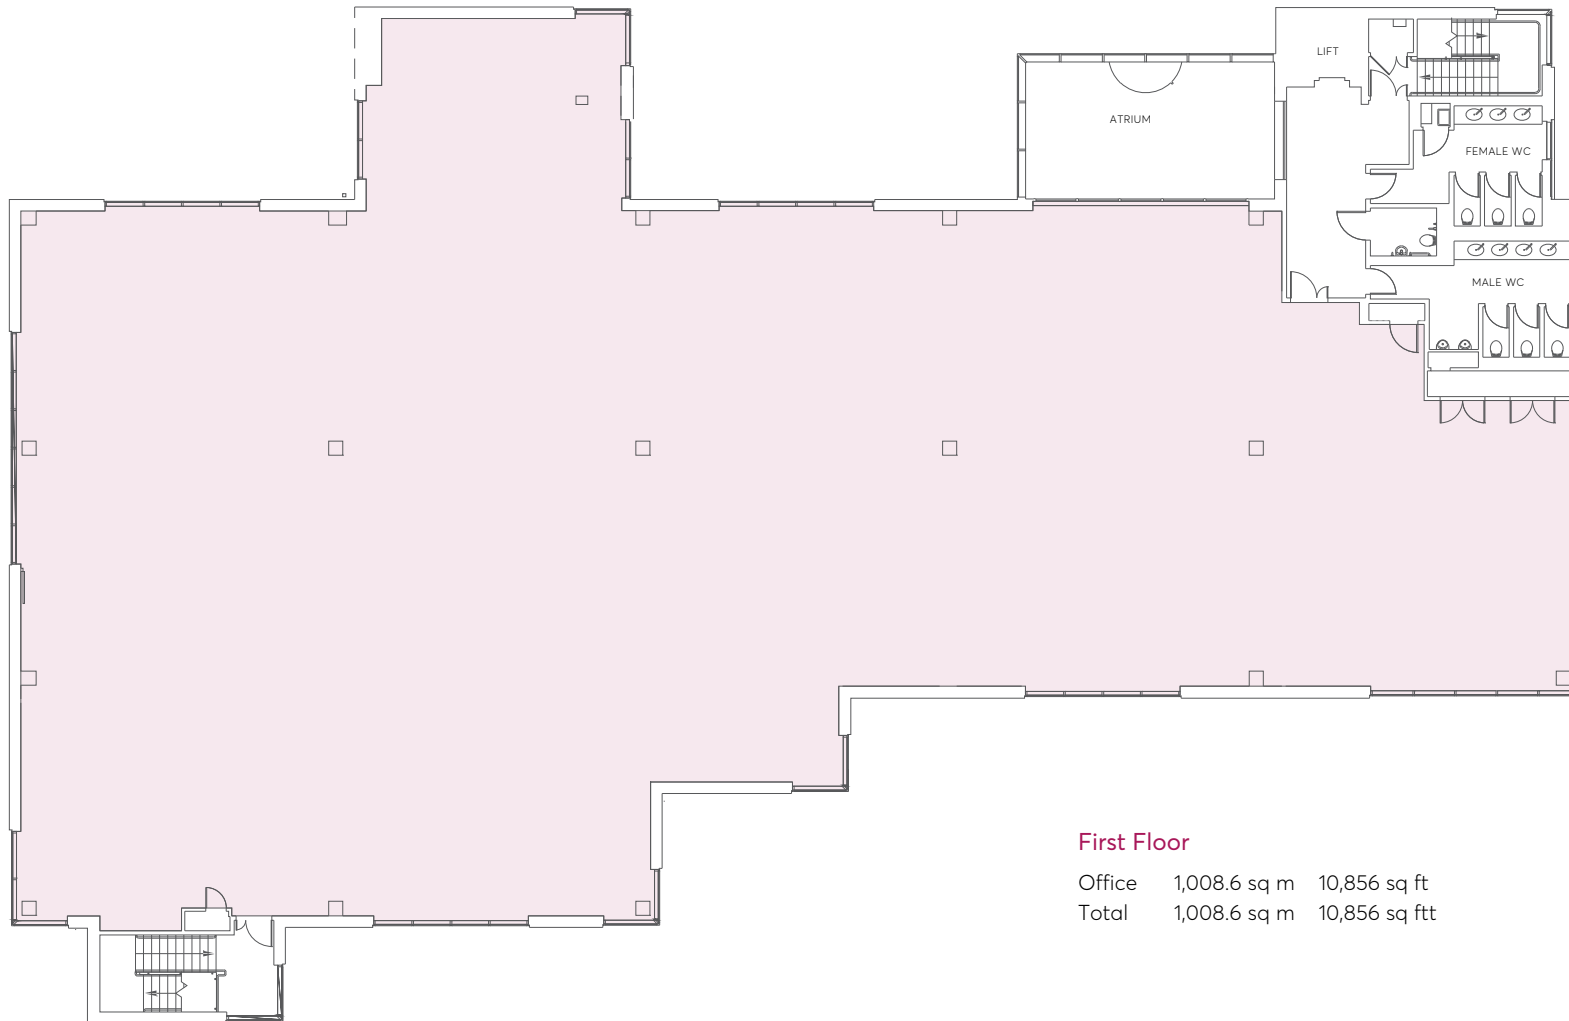

First Floor

2 LOTUS PARK

Staines-Upon-Thames

First Floor

Office	1,008.6 sq m	10,856 sq ft
Total	1,008.6 sq m	10,856 sq ft